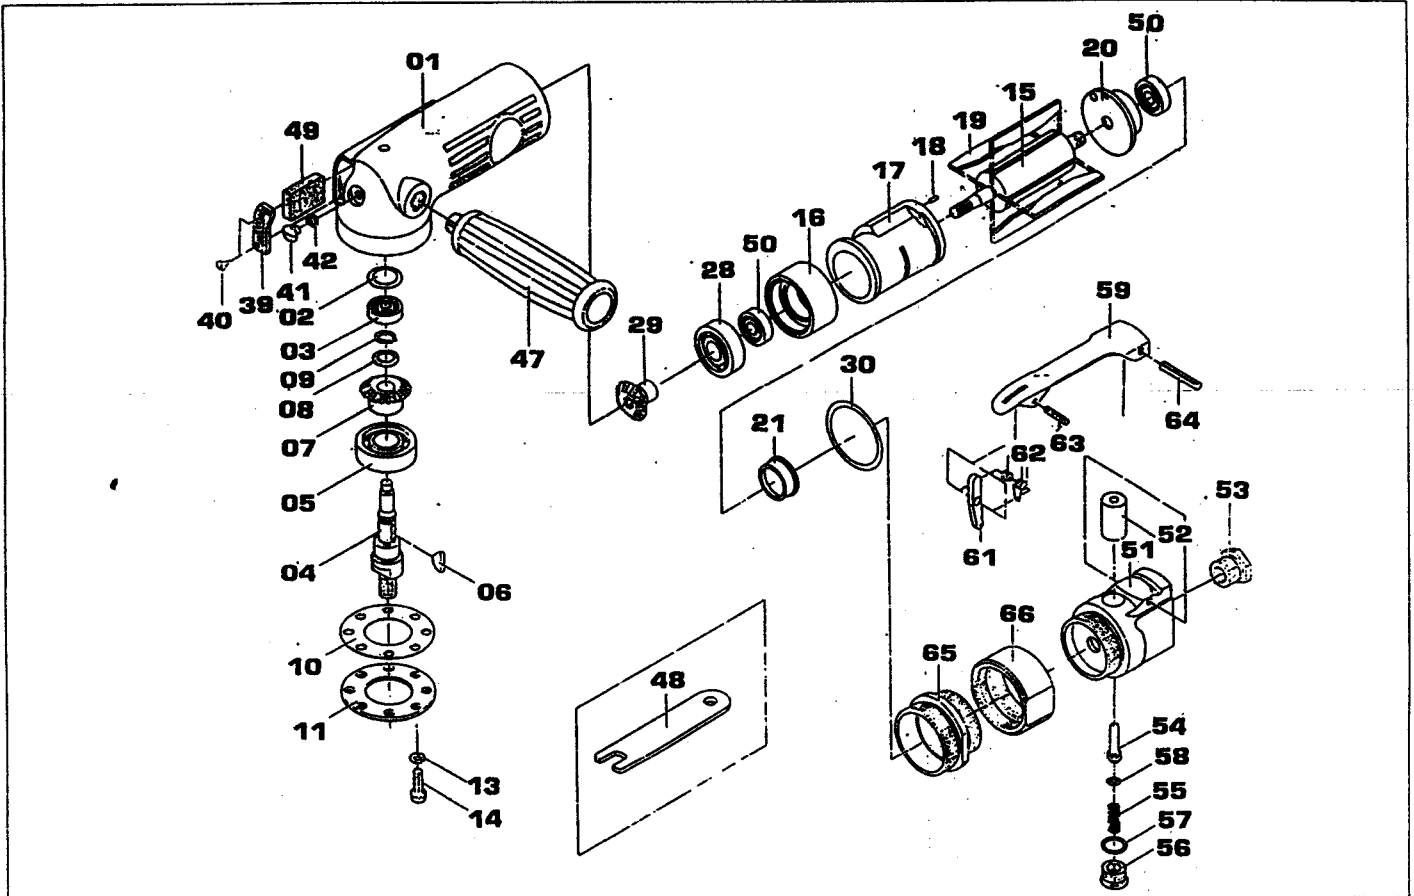

**red rooster
Industrial**
AIRTOOLS

Grinder RRB-280

| Ref no | Part no | Description | Qty |
|--------|----------|--------------------------|-----|
| 01 | DG-40001 | Motor Housing | 1 |
| 02 | DG-40002 | Seal Plate | 1 |
| 03 | BB-06262 | Ball Bearing | 1 |
| 04 | AW-50R04 | Arbor | 1 |
| 05 | BB-62022 | Ball Bearing | 1 |
| 06 | WK-0313A | Woodruff Key | 1 |
| 07 | DG40007 | Bevel Gear | 1 |
| 08 | WW-0010 | Wave Washer | 1 |
| 09 | STW-010 | External Stop Ring | 1 |
| 10 | DG-40010 | Gasket | 1 |
| 11 | AW-50R11 | Retainer | 1 |
| 13 | SW2-050A | Spring Washer | 5 |
| 14 | B2-0512A | Hex Socket Head Cap Bolt | 5 |
| 15 | DG-40115 | Rotor | 1 |
| 16 | DG-40016 | Front End Plate | 1 |
| 17 | DG-40117 | Cylinder | 1 |
| 18 | SP-30060 | Spring Pin | 1 |
| 19 | DG-40119 | Rotor Blade | 4 |
| 20 | VP-70013 | Rear End Plate | 1 |
| 21 | VP-70011 | Bearing Cap | 1 |
| 28 | BB-62012 | Ball Bearing | 1 |
| 29 | DG-40029 | Bevel Pinion | 1 |
| 30 | DG-40030 | O-Ring | 1 |

| Ref no | Part no | Description | Qty |
|--------|----------|------------------------|-----|
| 39 | DG-40039 | Exhaust Deflector | 1 |
| 40 | T2-3008B | Tapping Screw | 2 |
| 41 | PG-38043 | Plug | 1 |
| 42 | ORP-0040 | O-ring | 1 |
| 47 | AP-70047 | Handle | 1 |
| 48 | DG-40048 | Wrench (A) | 1 |
| 49 | AW-50149 | Muffler Felt | 1 |
| 50 | BB-06082 | Ball Bearing | 2 |
| 51 | DG-40051 | Throttle Valve Housing | 1 |
| 52 | DG-40052 | Bushing | 1 |
| 53 | AR-38001 | Air Inlet Bushing | 1 |
| 54 | DG-40054 | Valve Stem | 1 |
| 55 | DG-40055 | Valve Spring | 1 |
| 56 | DG-40056 | Throttle Housing | 1 |
| 57 | ORP-0120 | O-Ring | 1 |
| 58 | ORP-0050 | O-Ring | 1 |
| 59 | DG-40059 | Throttle Lever | 1 |
| 61 | DG-40061 | Throttle Lever Lock | 1 |
| 62 | DG-40062 | Torsion Spring | 1 |
| 63 | SP-30175 | Spring Pin | 1 |
| 64 | SP-40300 | Spring Pin | 1 |
| 65 | DG-40065 | Lock Ring | 1 |
| 66 | DG-40066 | Coupling Nut | 1 |